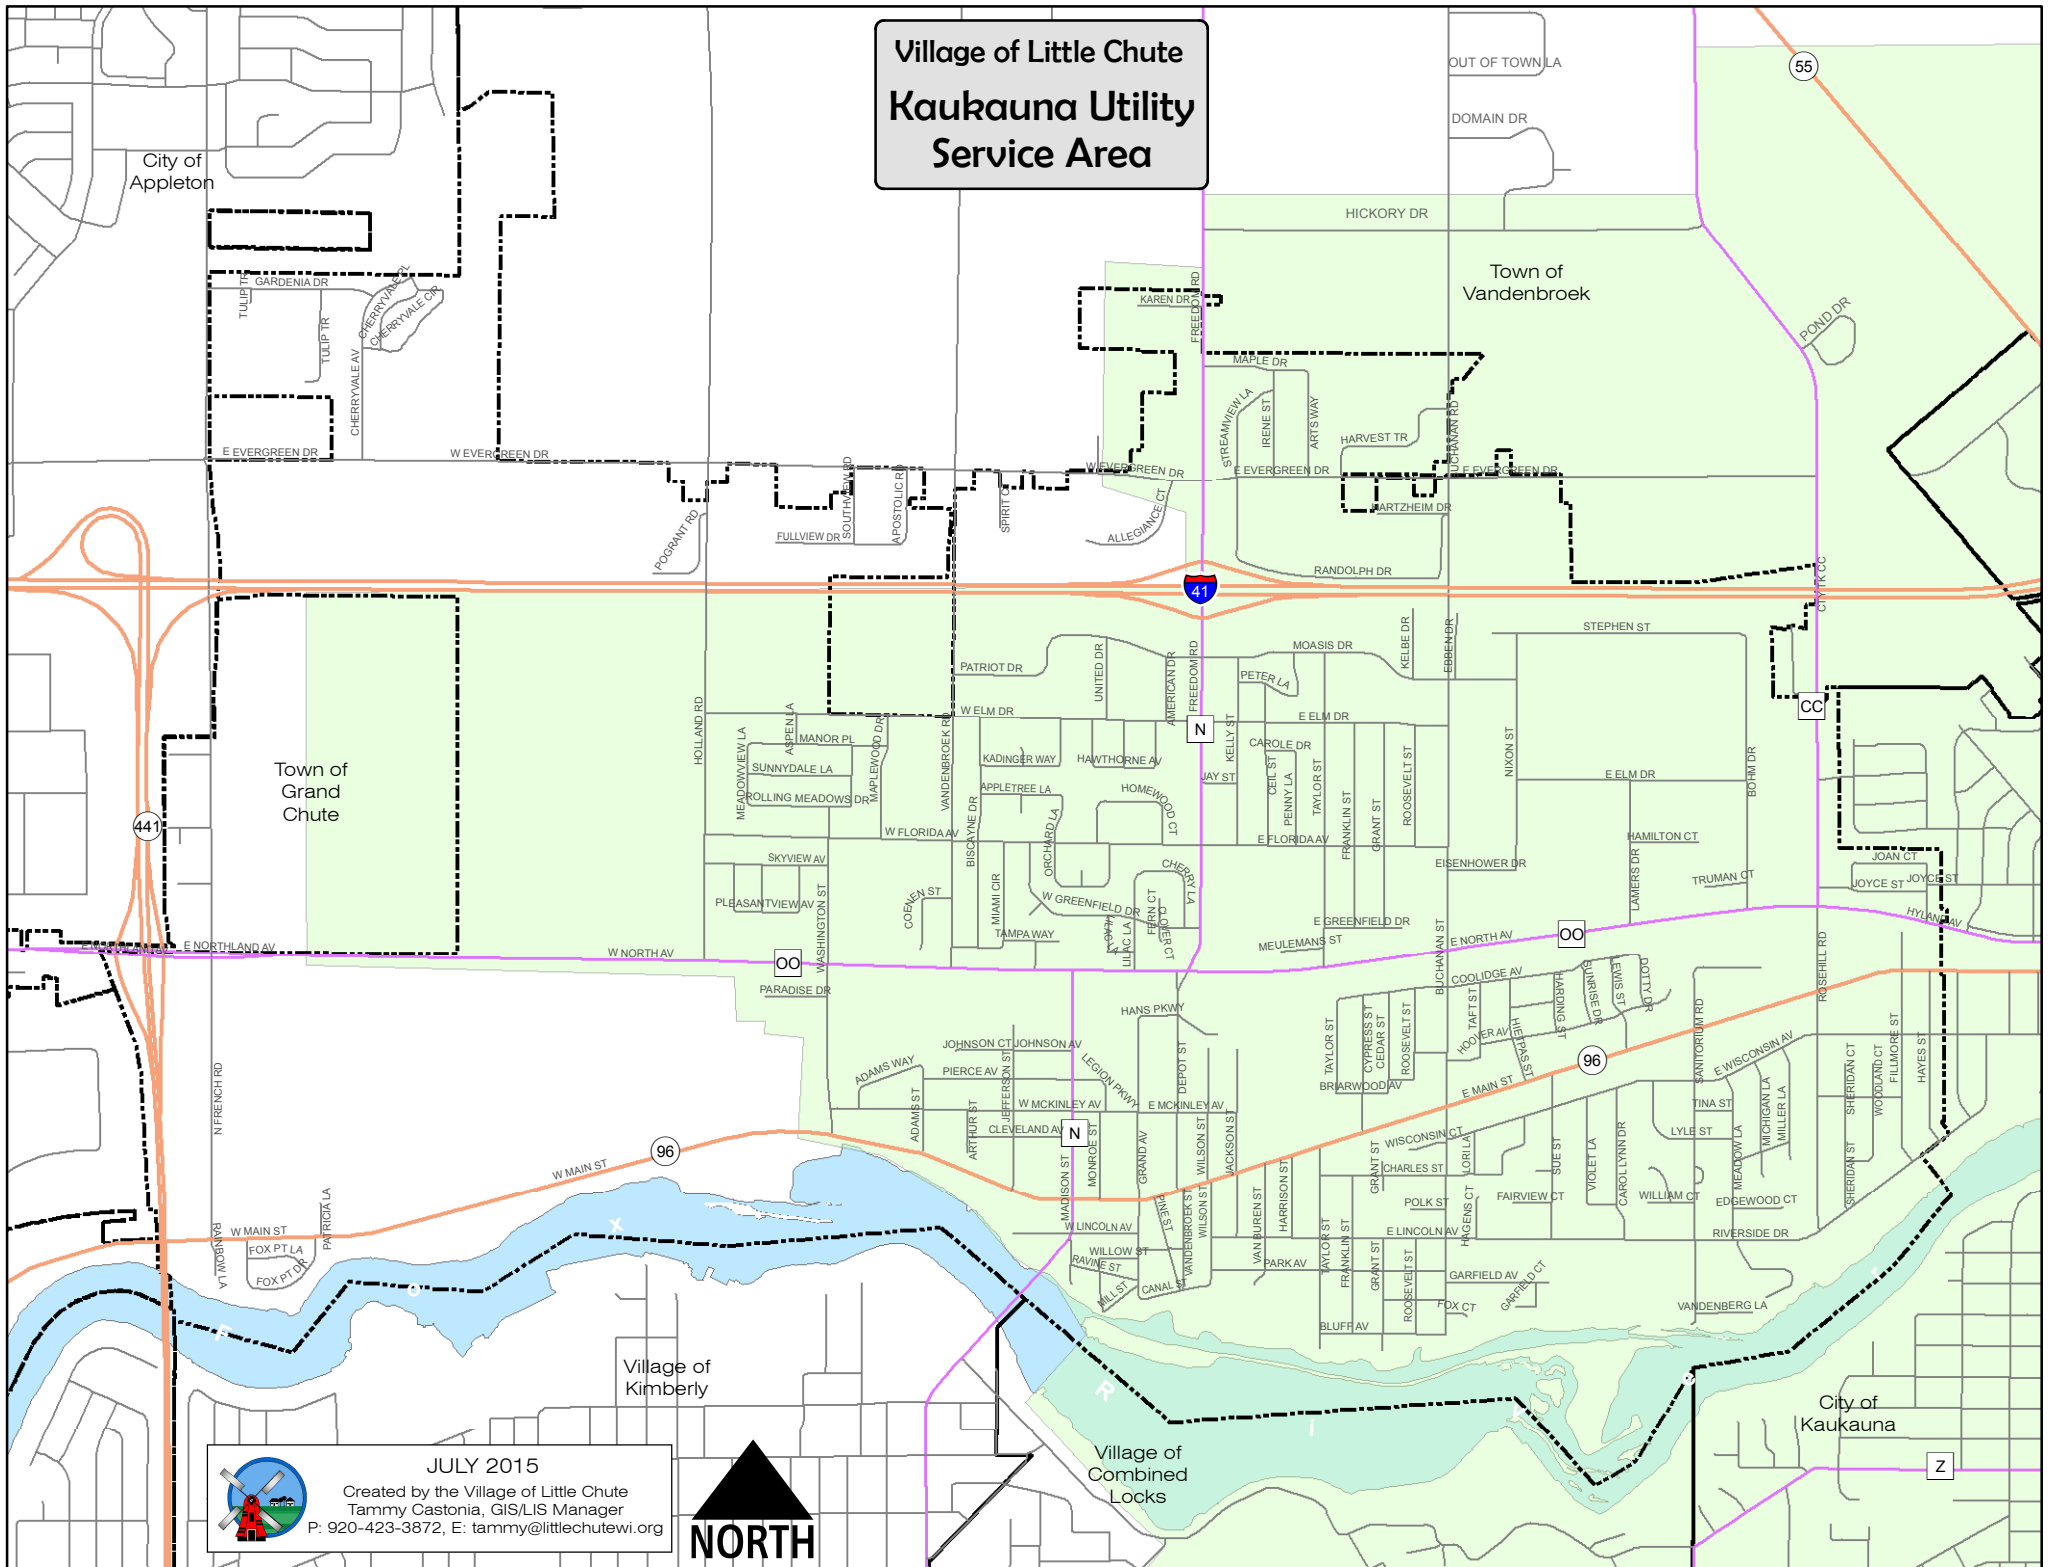

# Village of Little Chute Kaukauna Utility Service Area

**JULY 2015**  
 Created by the Village of Little Chute  
 Tammy Castonia, GIS/LIS Manager  
 P: 920-423-3872, E: tammy@littlechutewi.org

Z