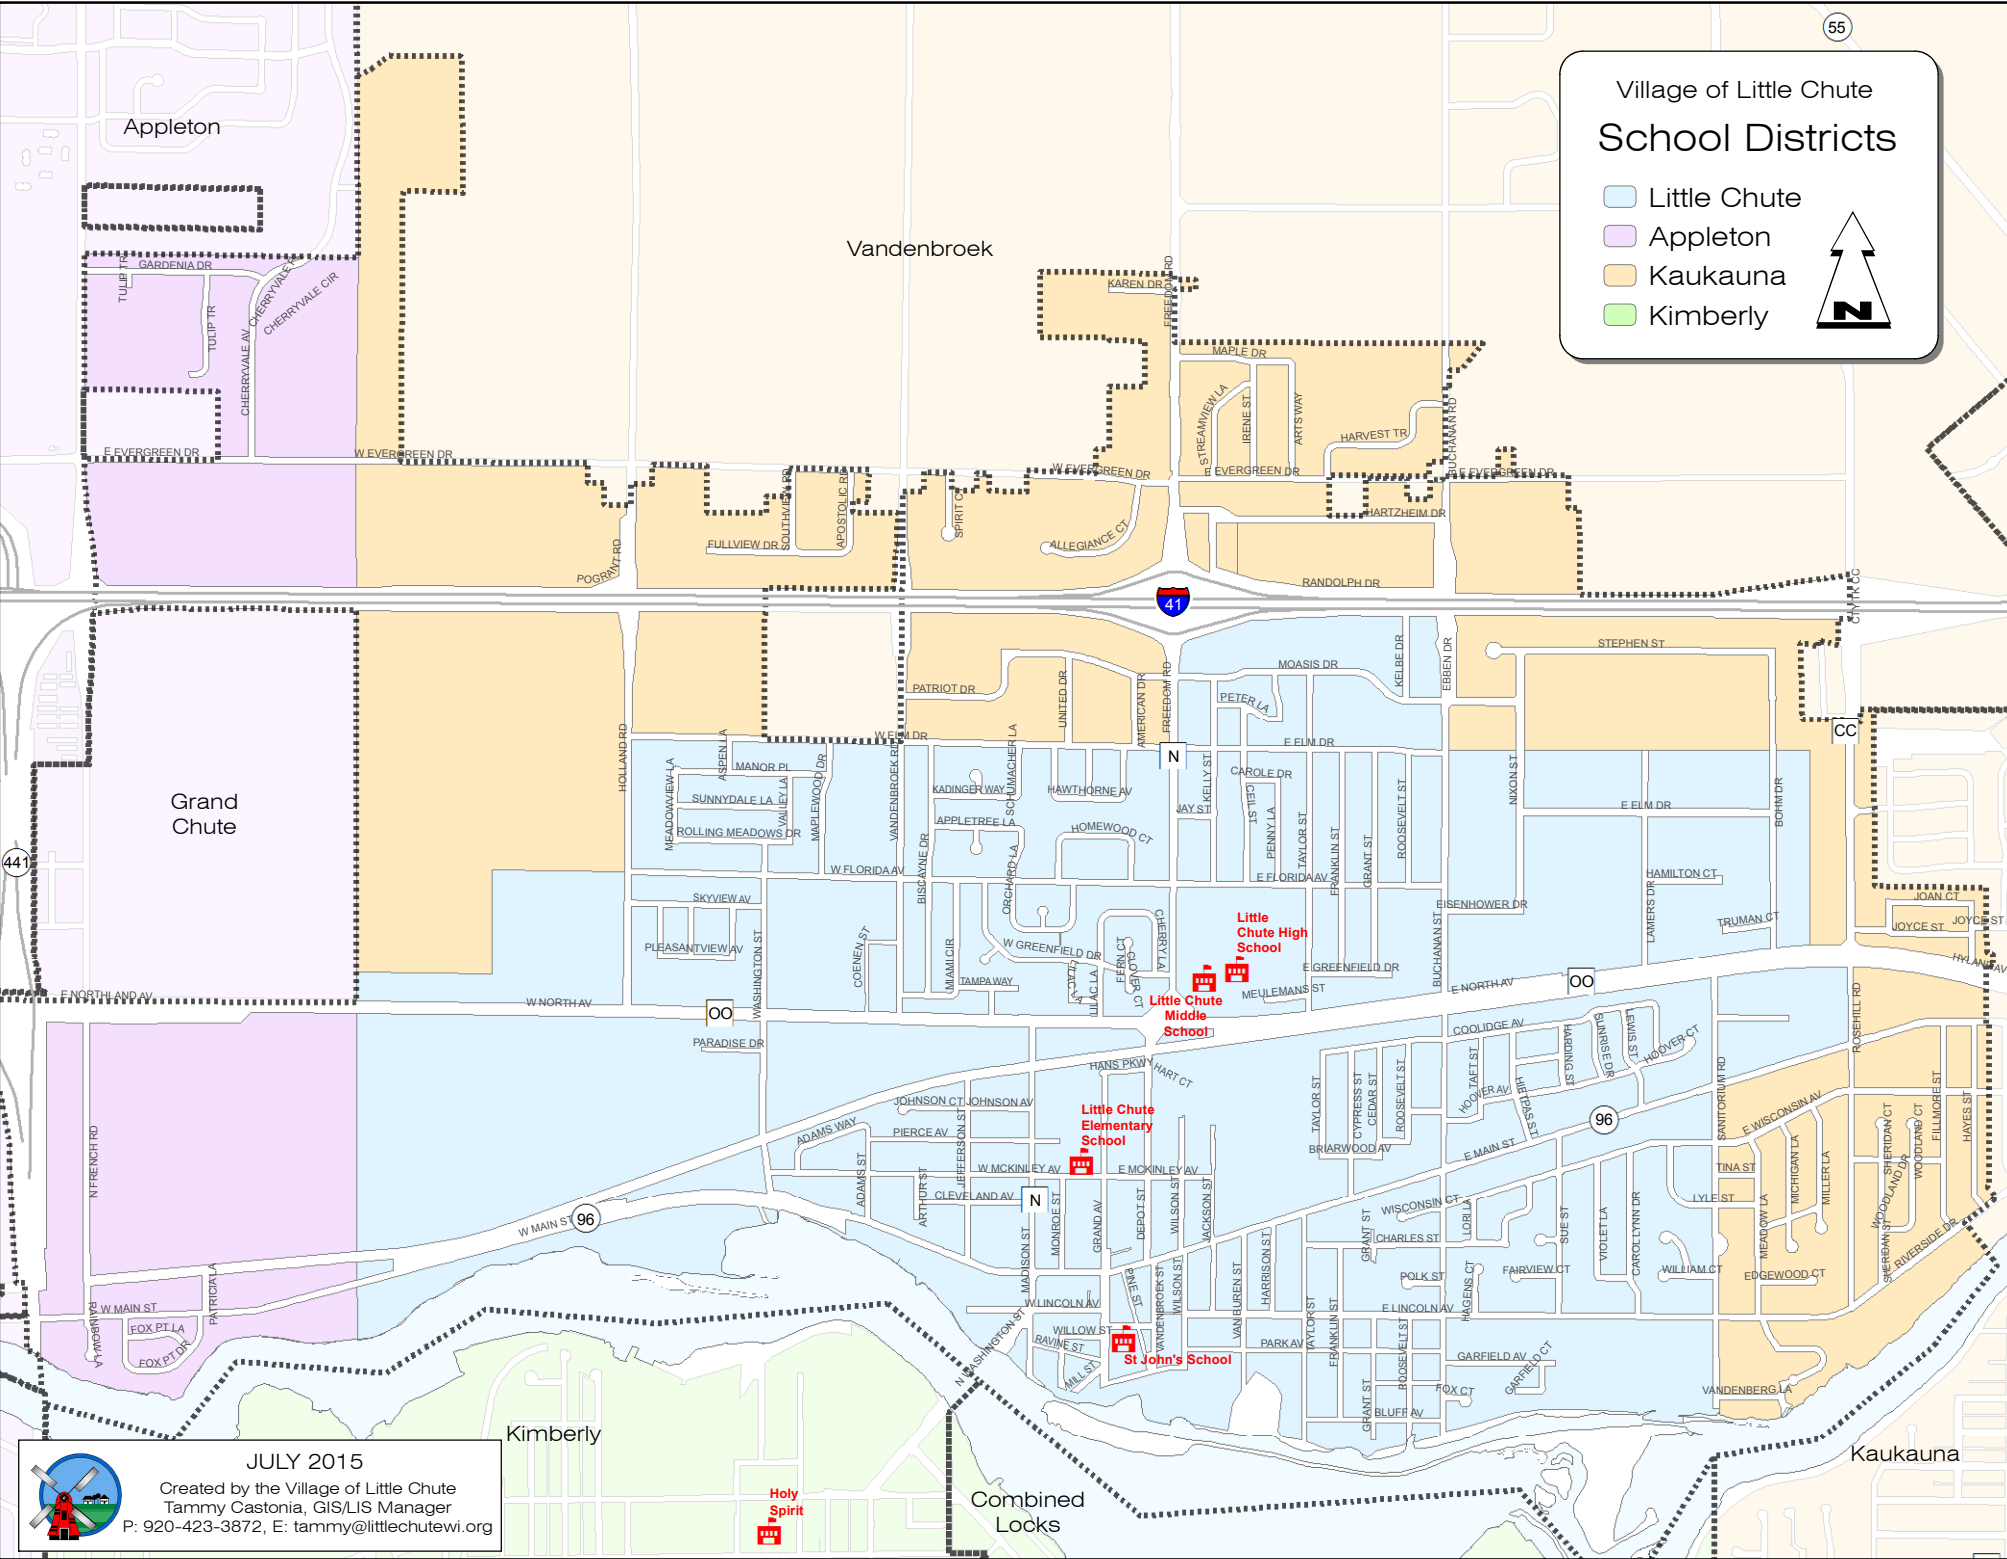

Village of Little Chute School Districts

- Little Chute
- Appleton
- Kaukauna
- Kimberly

JULY 2015

Created by the Village of Little Chute
 Tammy Castonia, GIS/LIS Manager
 P: 920-423-3872, E: tammy@littlechutewi.org