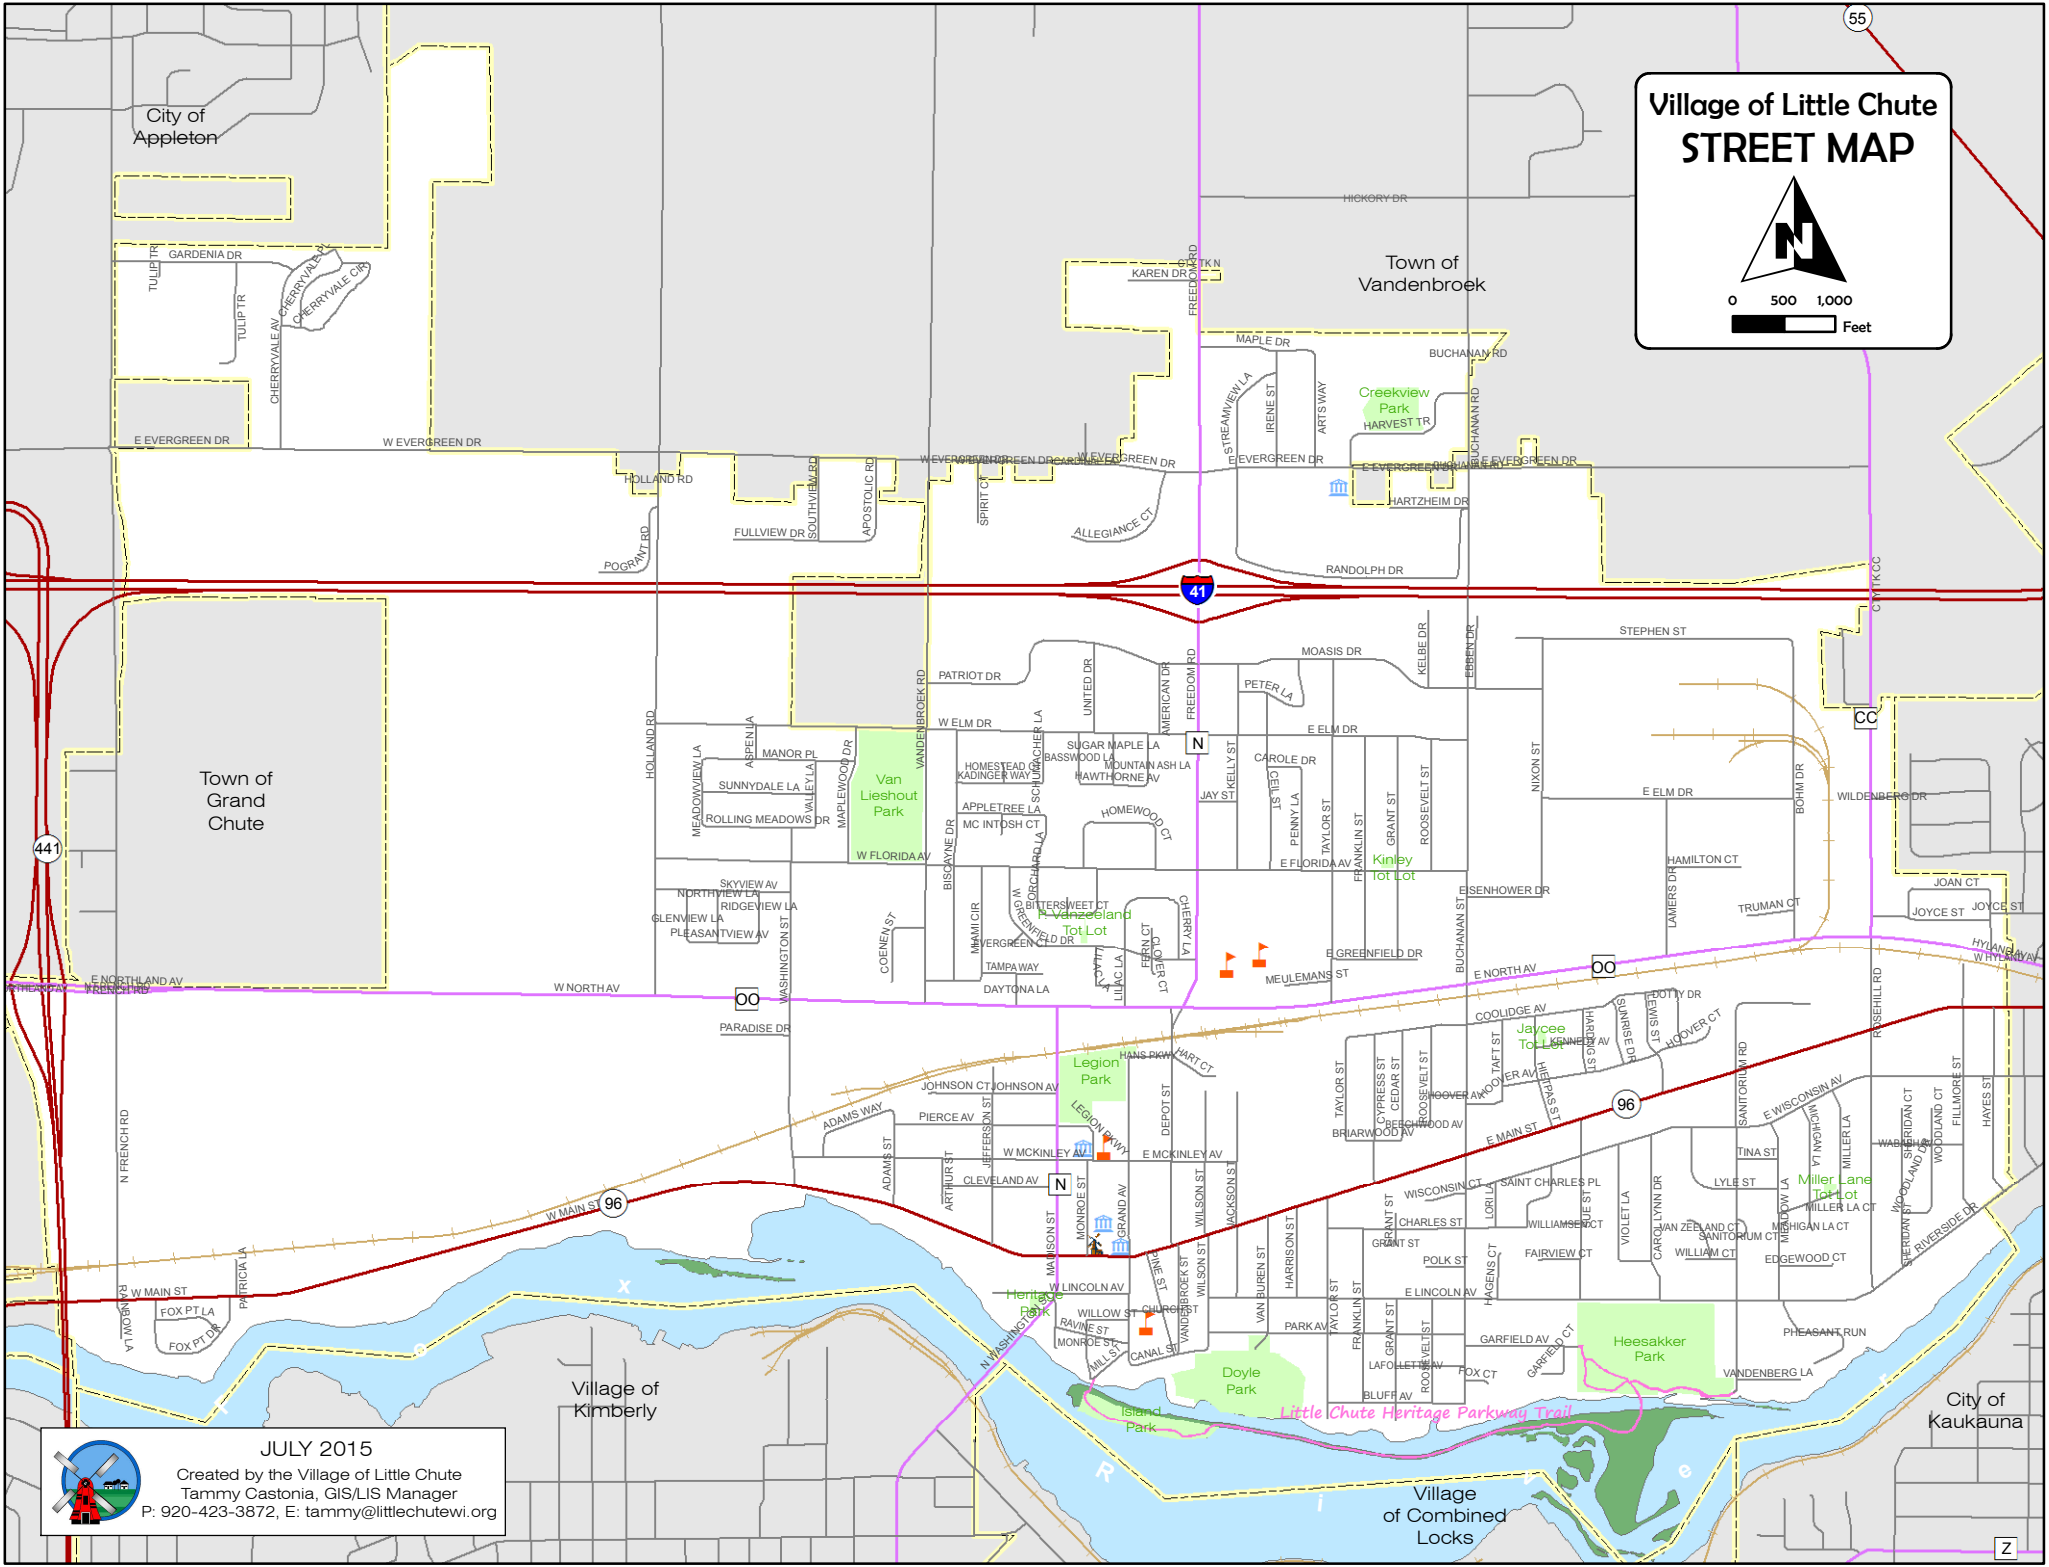

Village of Little Chute  
**STREET MAP**

0 500 1,000  
 Feet

**JULY 2015**  
 Created by the Village of Little Chute  
 Tammy Costonia, GIS/LIS Manager  
 P: 920-423-3872, E: tammy@littlechutewi.org