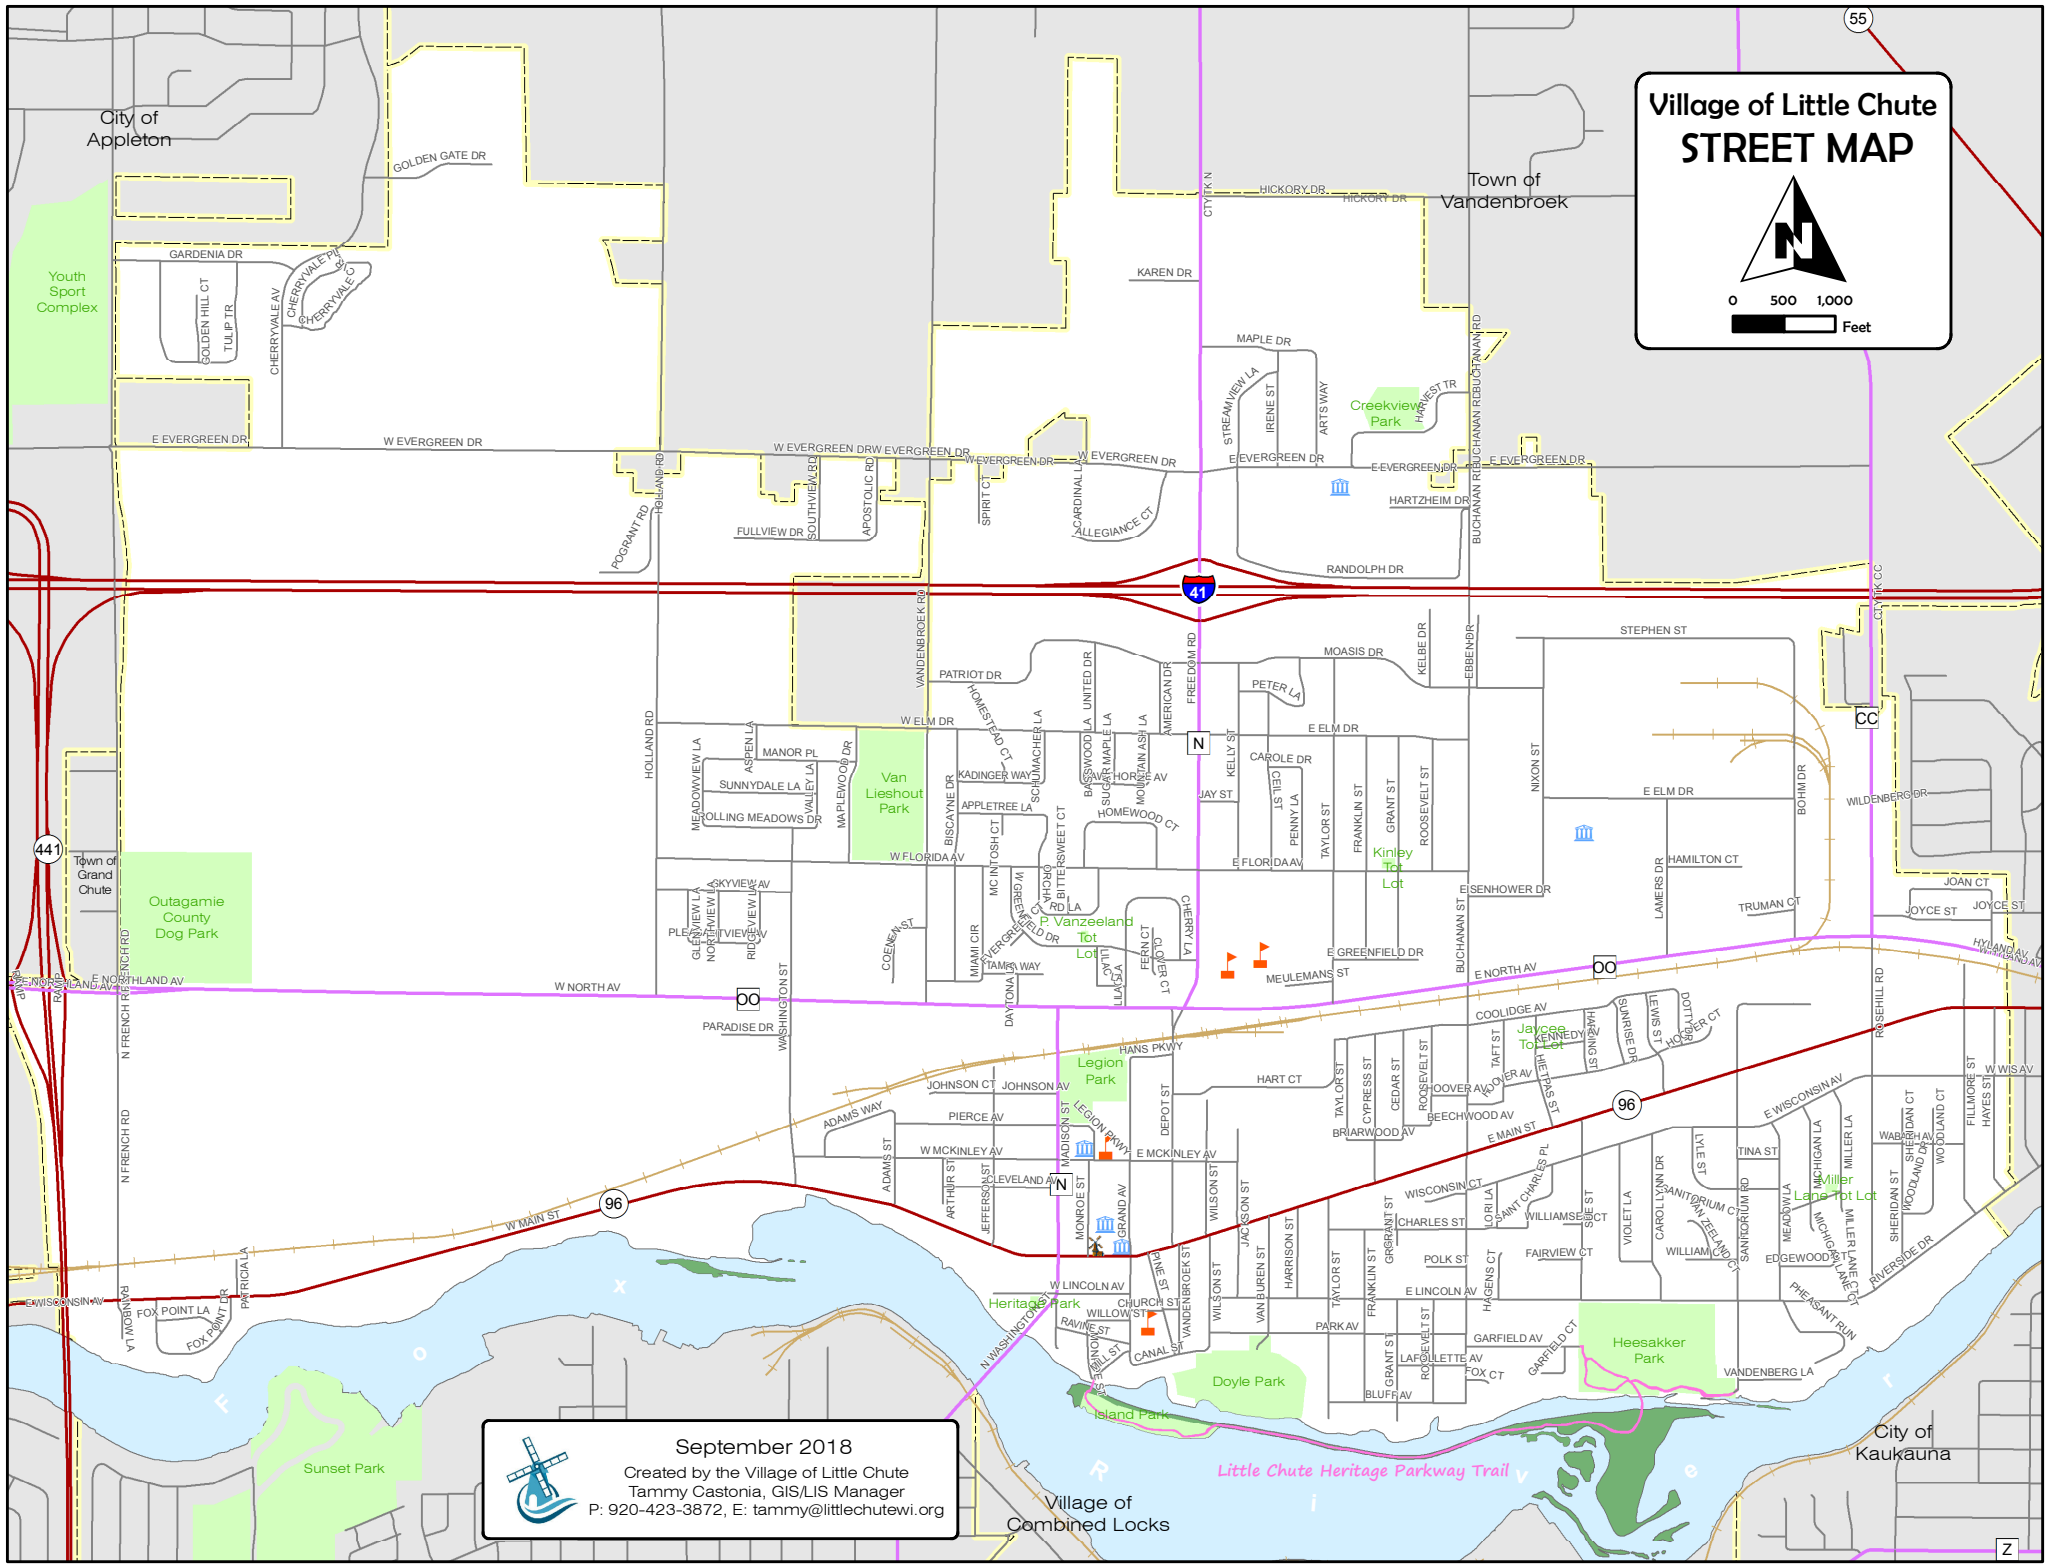

Village of Little Chute
STREET MAP

0 500 1,000
 Feet

September 2018
 Created by the Village of Little Chute
 Tammy Costonia, GIS/LIS Manager
 P: 920-423-3872, E: tammy@littlechutewi.org

Little Chute Heritage Parkway Trail

Village of
 Combined Locks

City of
 Kaukauna