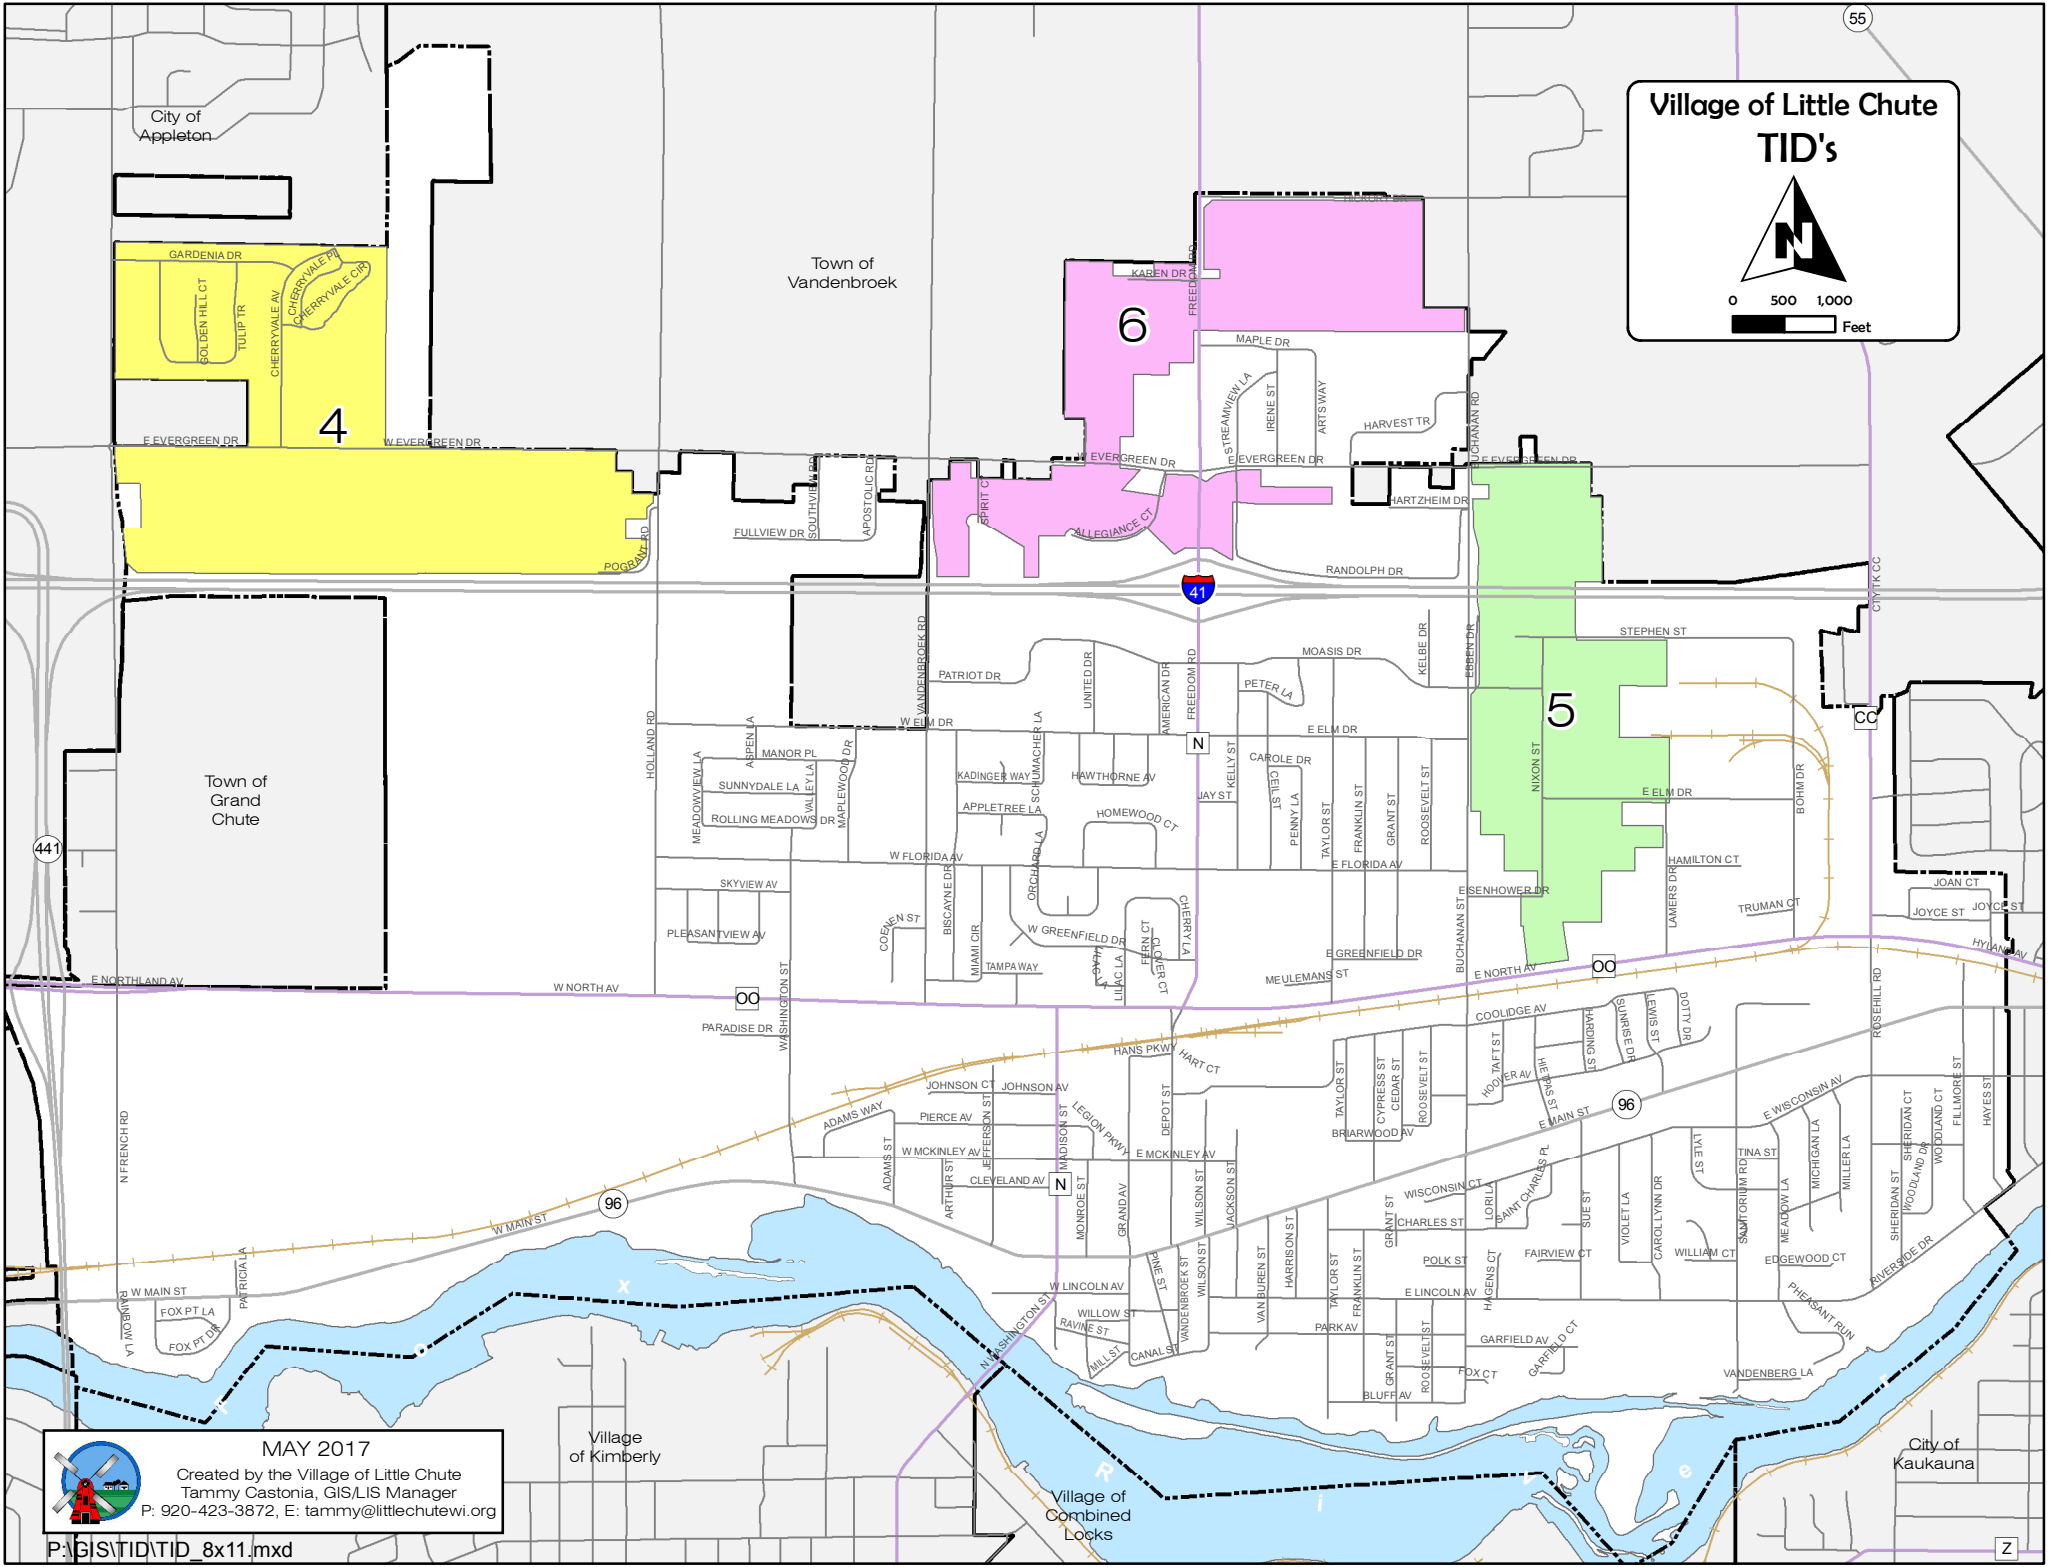

Village of Little Chute
TID's

0 500 1,000
Feet

MAY 2017
Created by the Village of Little Chute
Tammy Castonia, GIS/LIS Manager
P: 920-423-3872, E: tammy@littlechutewi.org