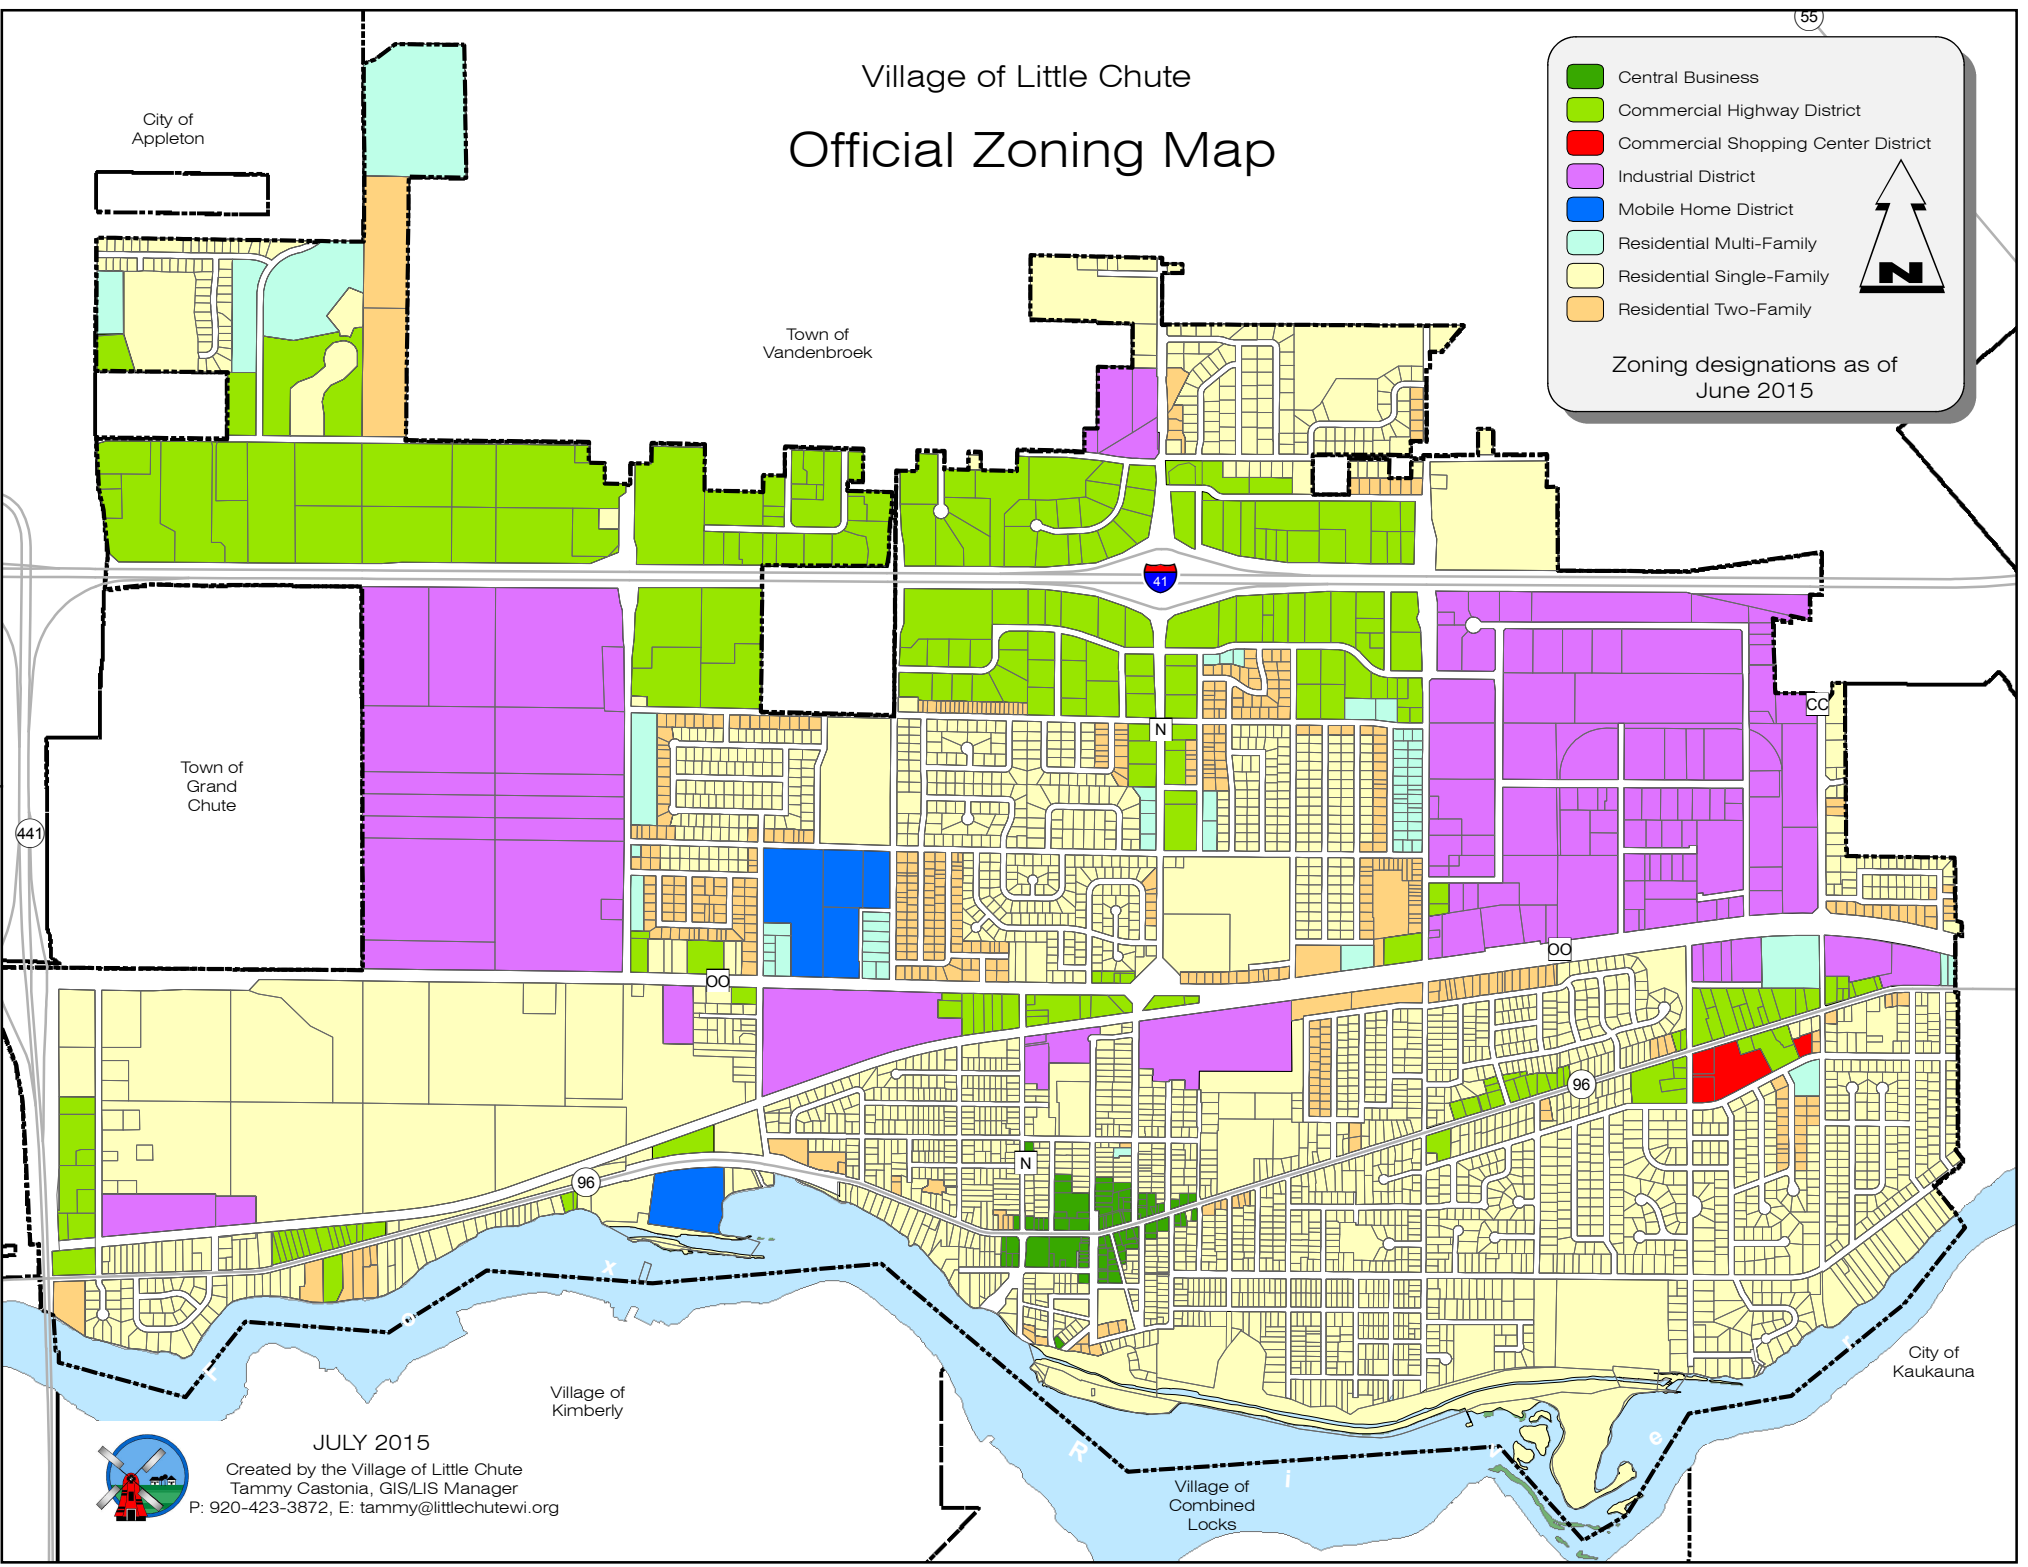

# Village of Little Chute Official Zoning Map

- Central Business
- Commercial Highway District
- Commercial Shopping Center District
- Industrial District
- Mobile Home District
- Residential Multi-Family
- Residential Single-Family
- Residential Two-Family

Zoning designations as of  
June 2015

441

41

N

CC

CC

96

N