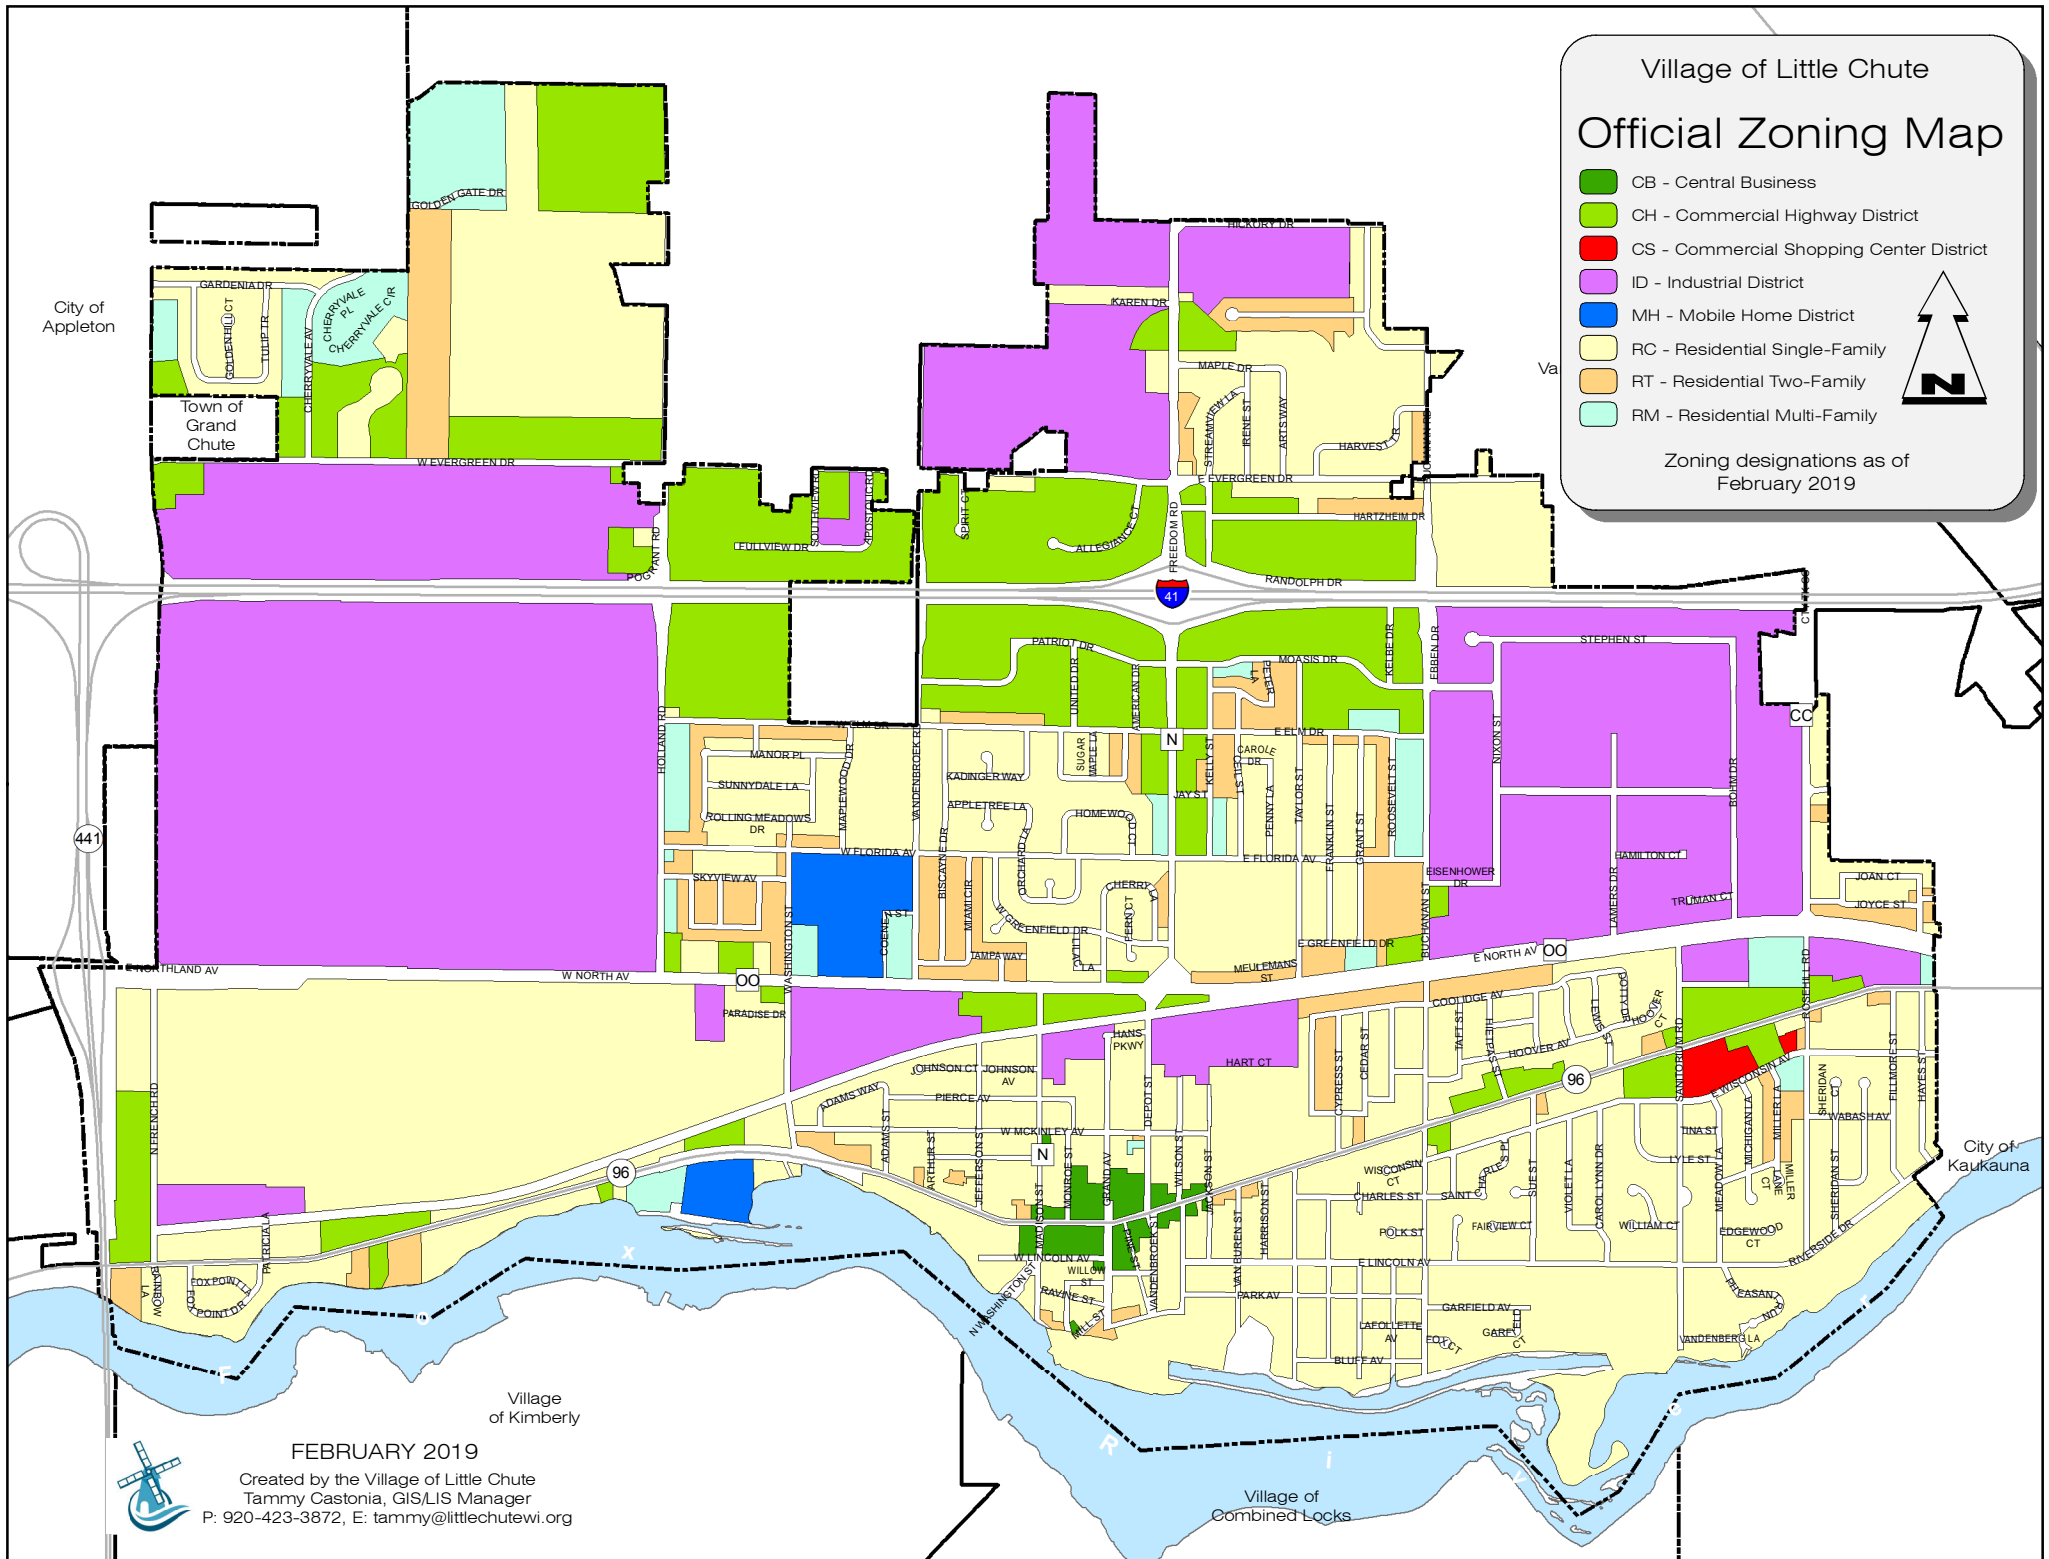

Village of Little Chute  
**Official Zoning Map**

- CB - Central Business
- CH - Commercial Highway District
- CS - Commercial Shopping Center District
- ID - Industrial District
- MH - Mobile Home District
- RC - Residential Single-Family
- RT - Residential Two-Family
- RM - Residential Multi-Family

Zoning designations as of February 2019

FEBRUARY 2019  
 Created by the Village of Little Chute  
 Tammy Castonia, GIS/LIS Manager  
 P: 920-423-3872, E: tammy@littlechutewi.org

Village of Combined Locks