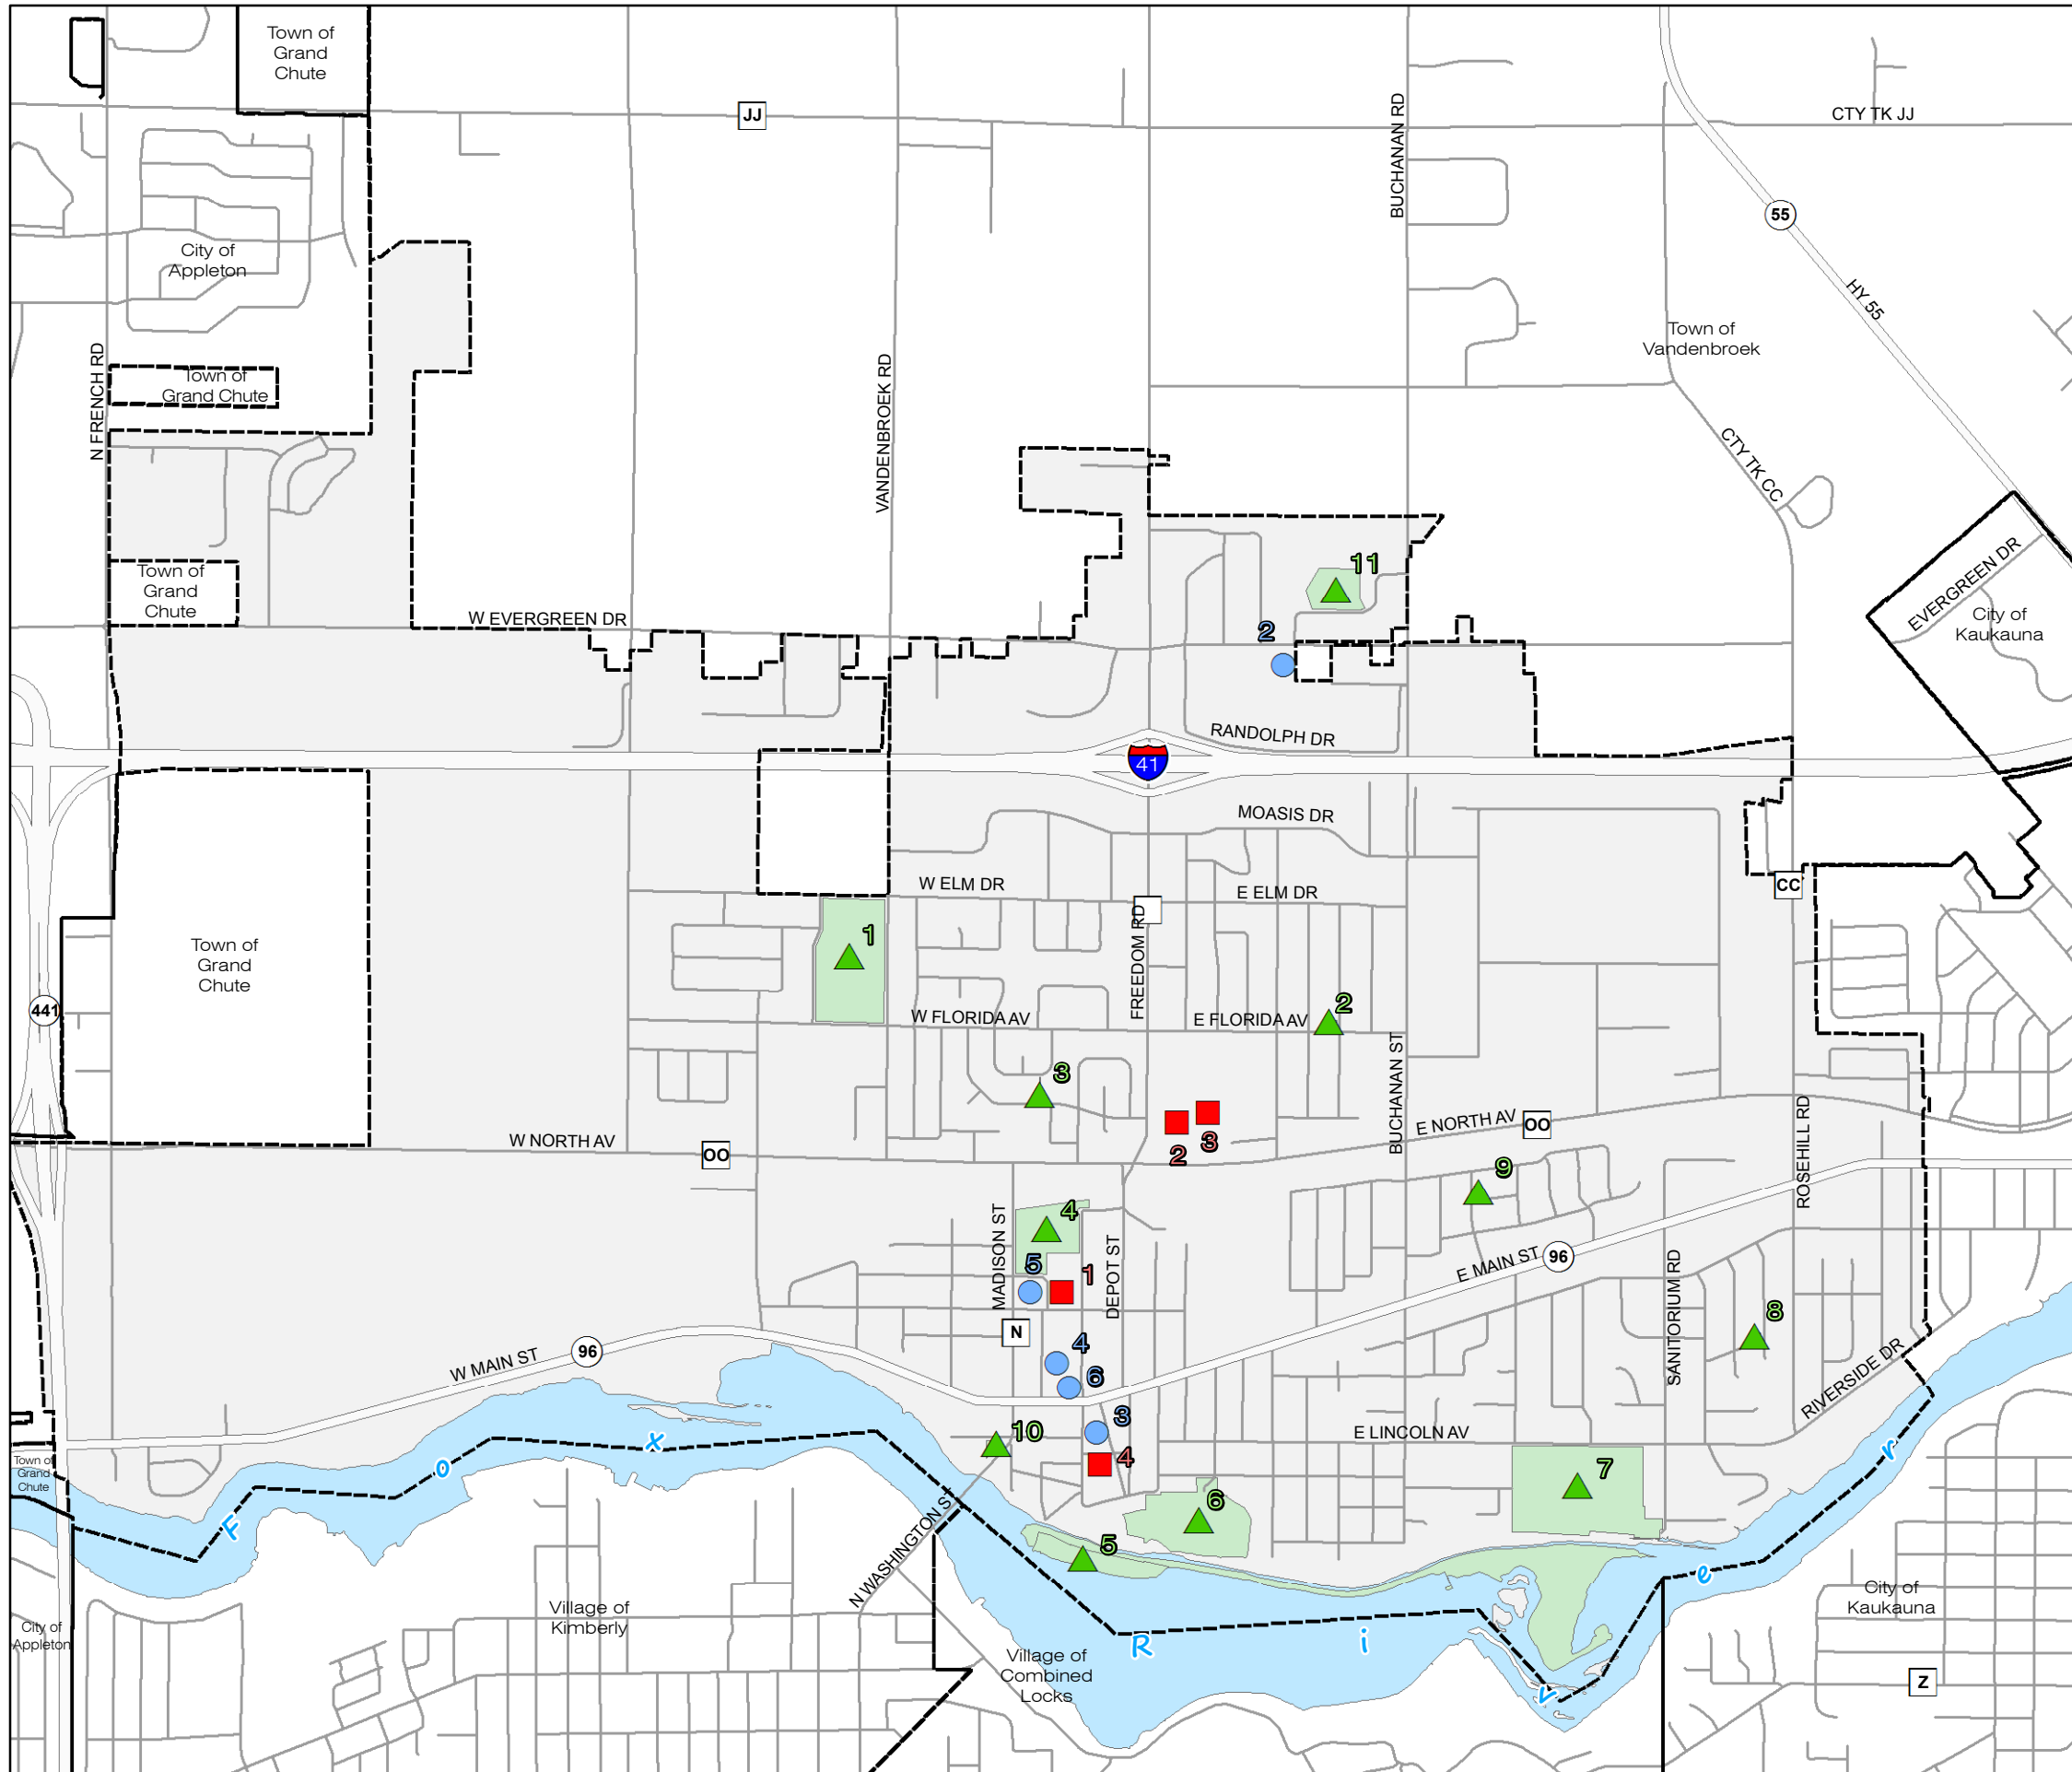

# MAP 8

## Community Facilities

Village of Little Chute  
Comprehensive Plan

- Community Facilities
  - 1 Municipal Services Building
  - 2 Water Department
  - 3 Post Office
  - 4 Gerard H. Van Hoof Memorial Library & Civic Center
  - 5 Safety Center
  - 6 Village Hall

- Educational Institutions
  - 1 Little Chute Elementary School
  - 2 Little Chute Middle School
  - 3 Little Chute High School
  - 4 St John's School

- ▲ Village Parks
  - 1 Vanlieshout Park
  - 2 Kinley Tot Lot
  - 3 P. VanZeeland Tot Lot
  - 4 Legion Park
  - 5 Island Park
  - 6 Doyle Park
  - 7 Heesakker Park
  - 8 Miller Lane Tot Lot
  - 9 Jaycee Tot Lot
  - 10 Heritage Park
  - 11 Creekview Park

Municipal Boundary

Sources: Outagamie County and Village of Little Chute.  
April 2016.