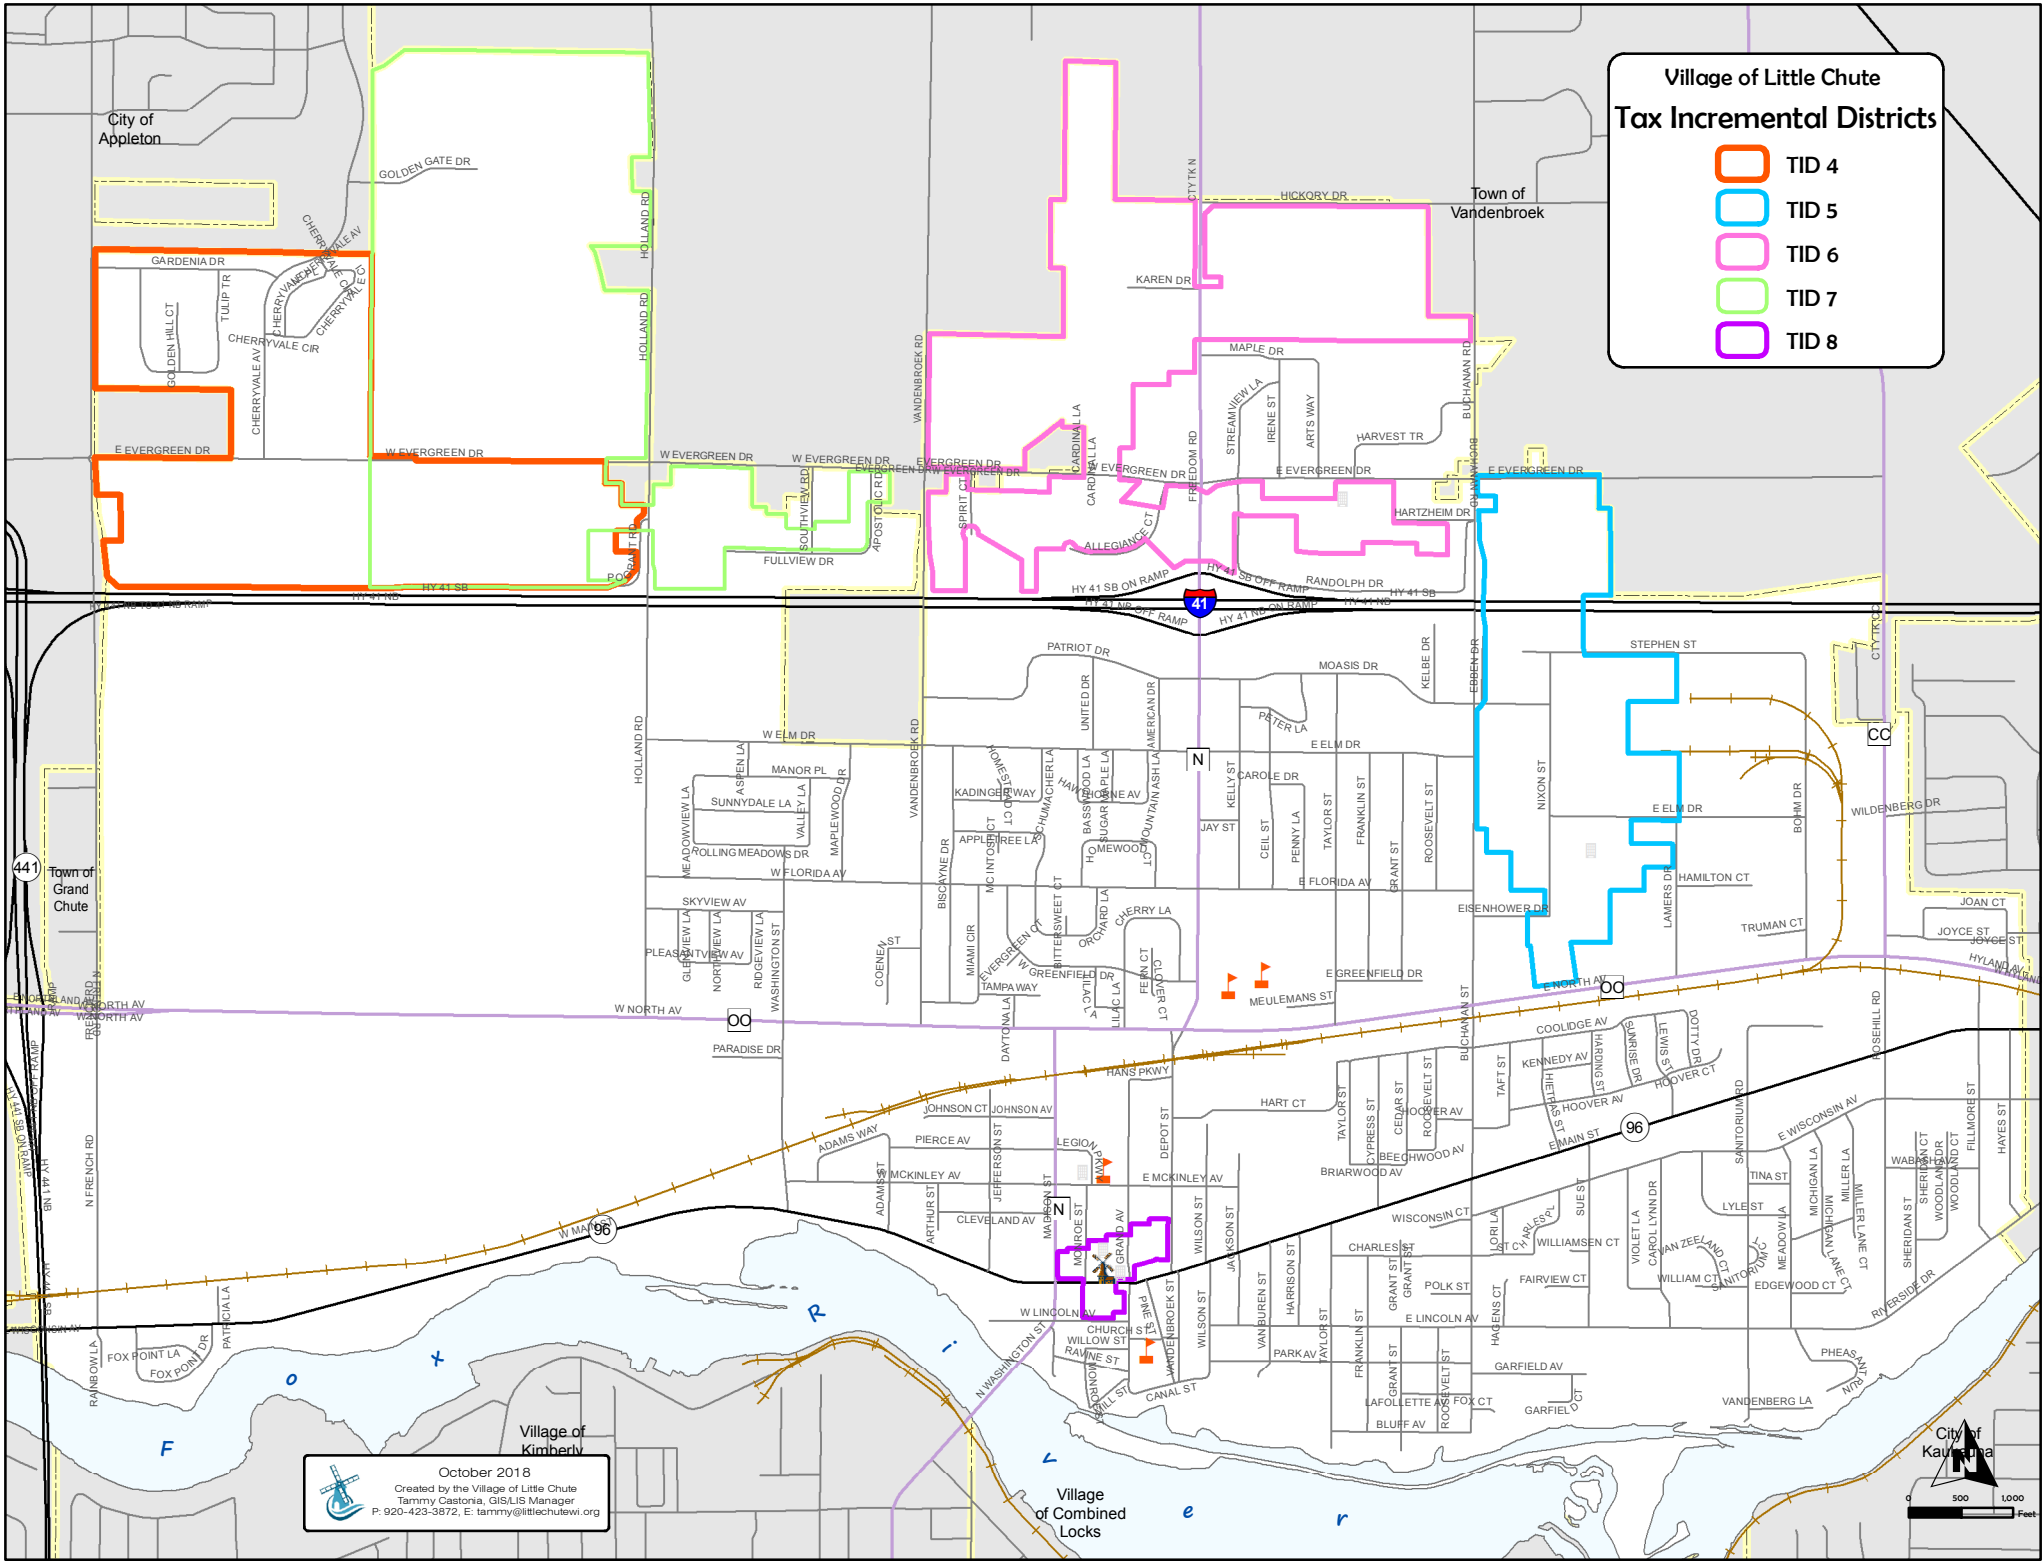

**Village of Little Chute  
Tax Incremental Districts**

- TID 4
- TID 5
- TID 6
- TID 7
- TID 8

October 2018  
 Created by the Village of Little Chute  
 Tammy Gastonia, GIS/LIS Manager  
 P: 920-423-3872, E: tammy@littlechutewi.org

City of Kaukauna  
 500 1000  
 Feet