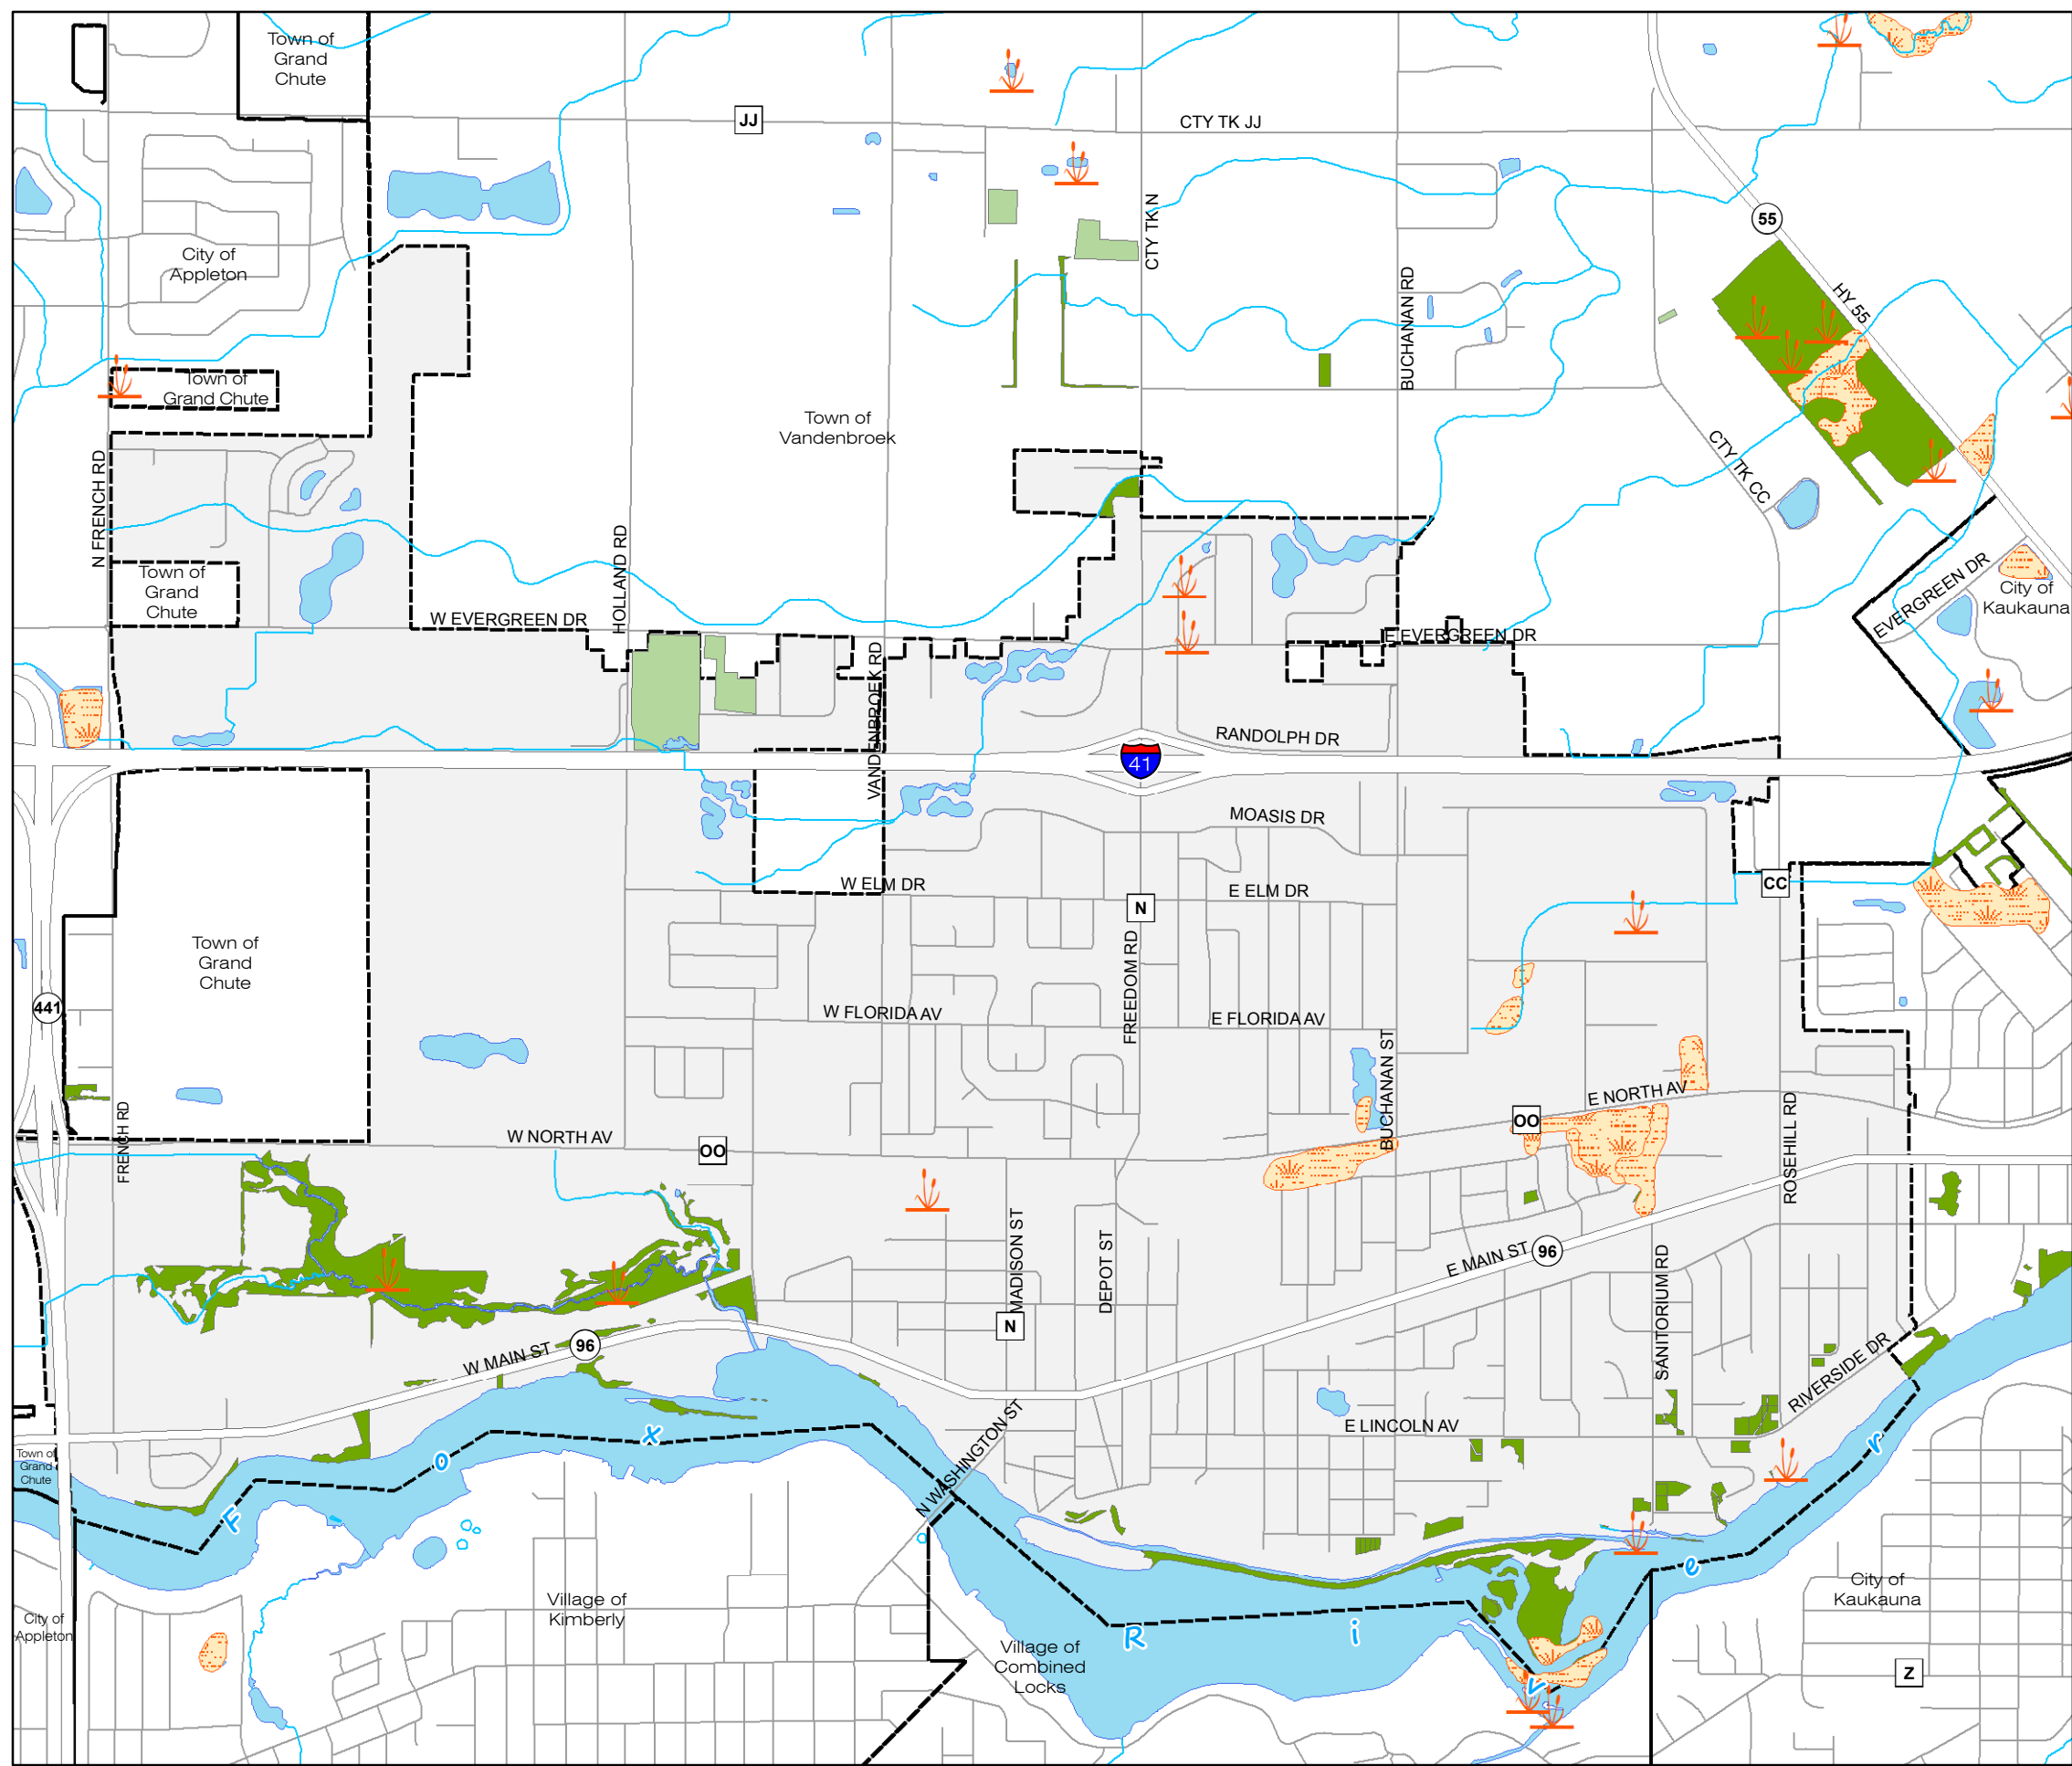

MAP 3

Water & Woodland Resources

Village of Little Chute
Comprehensive Plan

-  Streams
-  Rivers & Ponds
-  Wetlands less than 2 acres
-  Wetlands
- Woodlands**
-  General woodlands and hedgerows
-  Planted wood lots
-  Municipal Boundary

Sources: Outagamie County, Village of Little Chute, East Central Regional Planning Commission, and Wisconsin Department of Natural Resources. April 2016.